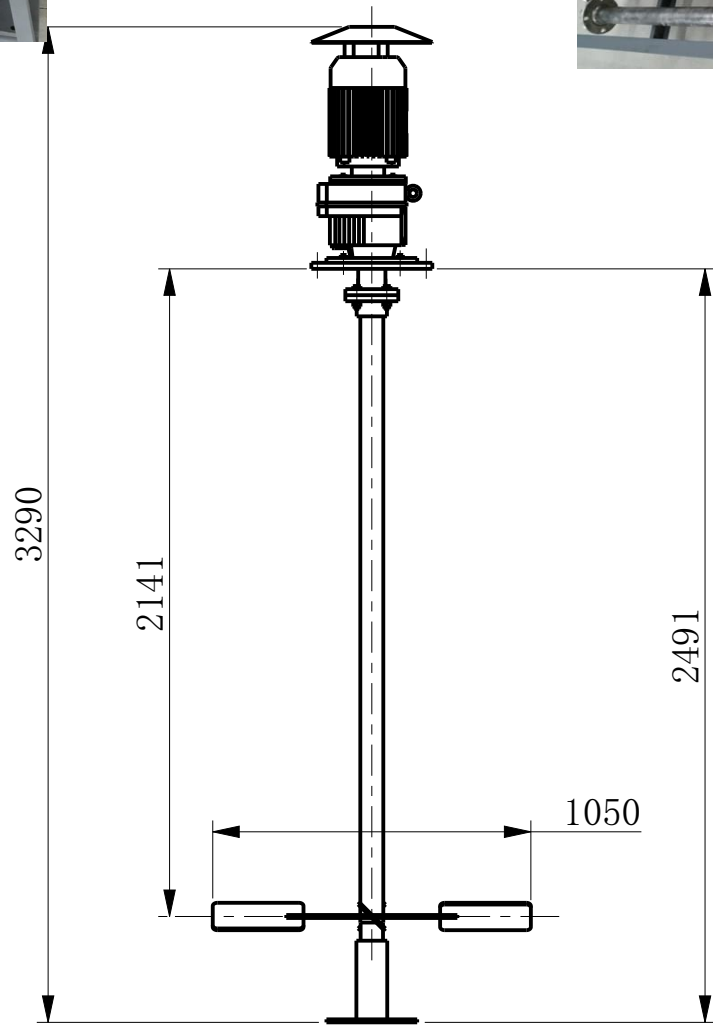

How To Install Horizontal Mud Agitator

7.5kw Agitator Example

If you need the diagram of other type mud agitator, please contact: sales@aipusolidcontrol.com

How to install vertical agitator

				INSTALLTATION MUD AGITATOR		AIPU® Solids Control	
						7.5Kw Vertical Mud Agitator Installtation.	
				Weight	Ratio	AP-LN7. 5-00	
				199,64	0,017		
				1			

1

2

3

4