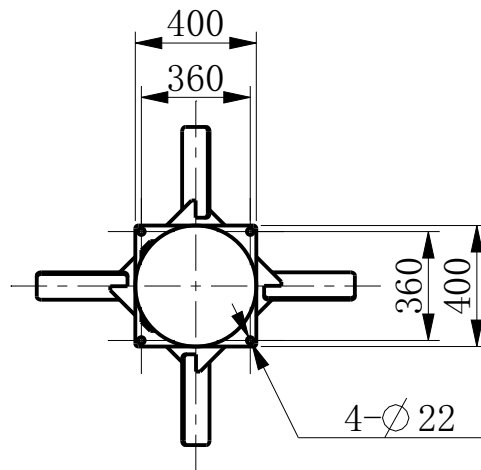

How To Install Horizontal Mud Agitator

7.5kw Agitator Example

If you need the diagram of other type mud agitator, please contact: sales@aipusolidcontrol.com

How to install vertical agitator

				INSTALLTATION MUD AGITATOR		AIPU® Solids Control	
						7.5Kw Vertical Mud Agitator Installtation.	
				Weight	Ratio	AP-LN7. 5-00	
				199,64	0,017		
				1			