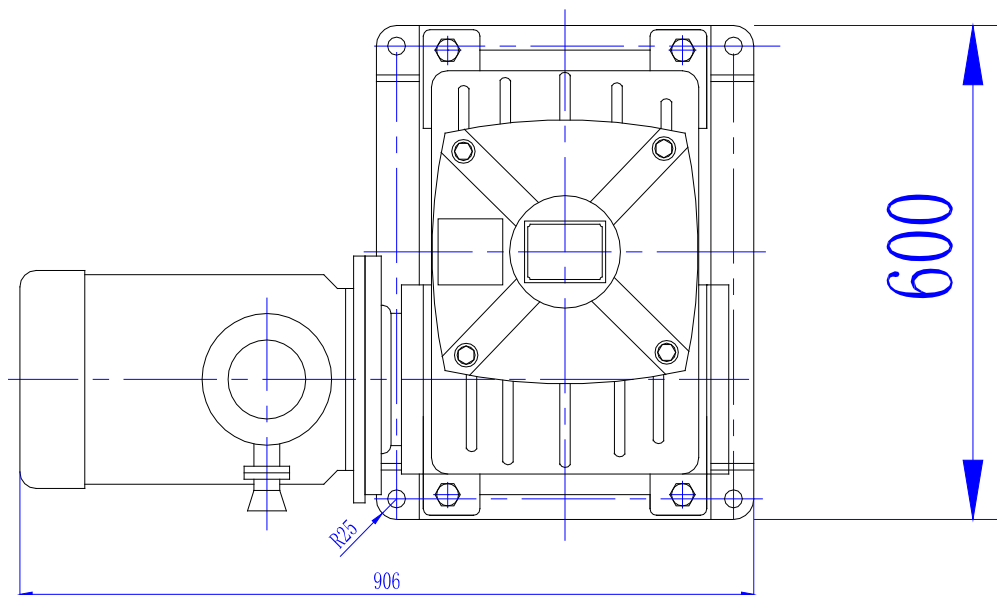

How To Install Horizontal Mud Agitator

7.5kw Agitator Example

If you need the diagram of other type mud agitator, please contact: sales@aipusolidcontrol.com

How to install vertical agitator

				INSTALLTATION MUD AGITATOR		AIPU® Solids Control	
						7.5Kw Vertical Mud Agitator Installtation.	
				Weight	Ratio	AP-LN7. 5-00	
				199,64	0,017		
				1			

1

2

3

4