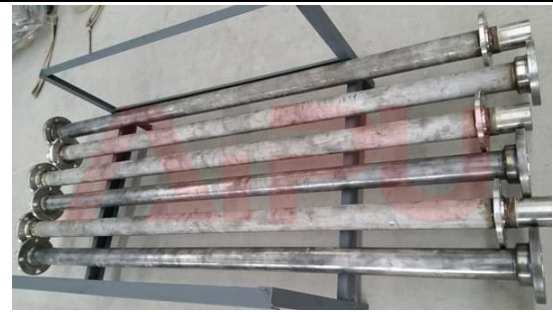

How To Install Horizontal Mud Agitator

7.5kw Agitator Example

If you need the diagram of other type mud agitator, please contact: sales@aipusolidcontrol.com

How to install vertical agitator

				INSTALLTATION MUD AGITATOR		AIPU® Solids Control	
						7.5Kw Vertical Mud Agitator Installtation.	
				Weight	Ratio	AP-LN7. 5-00	
				199,64	0,017		
				1			