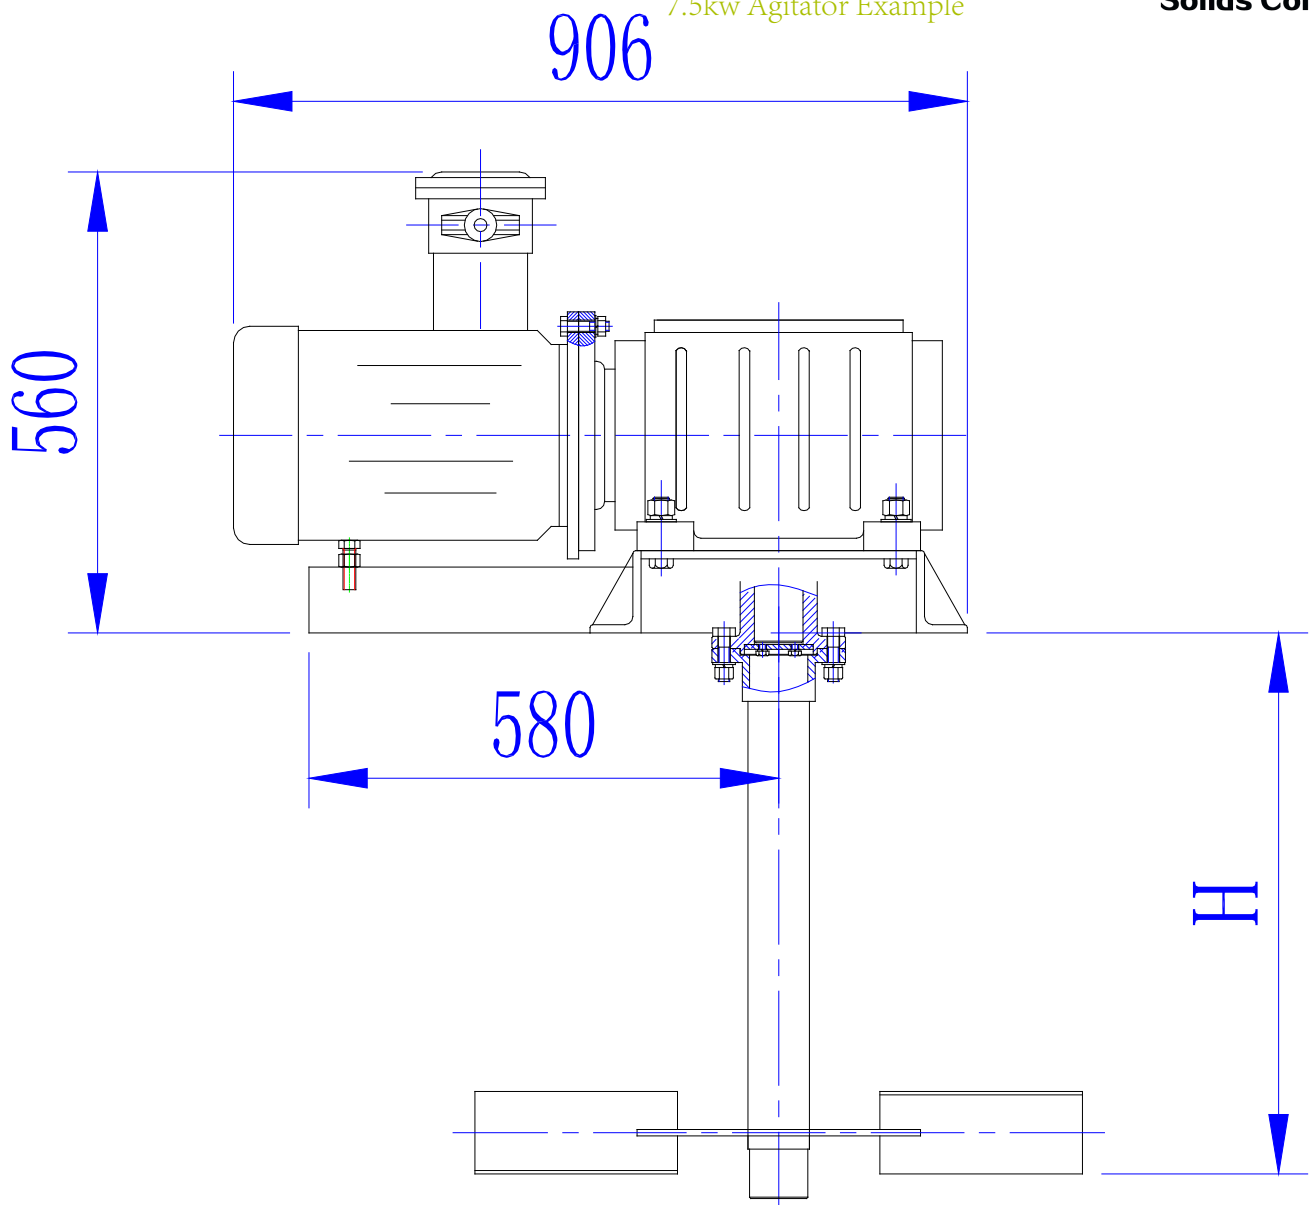

How To Install Horizontal Mud Agitator

7.5kw Agitator Example

If you need the diagram of other type mud agitator, please contact: sales@aipusolidcontrol.com

How to install vertical agitator

				INSTALLTATION MUD AGITATOR		AIPU® Solids Control	
						7.5Kw Vertical Mud Agitator Installtation.	
				Weight	Ratio	AP-LN7. 5-00	
				199,64	0,017		
				1			

1

2

3

4